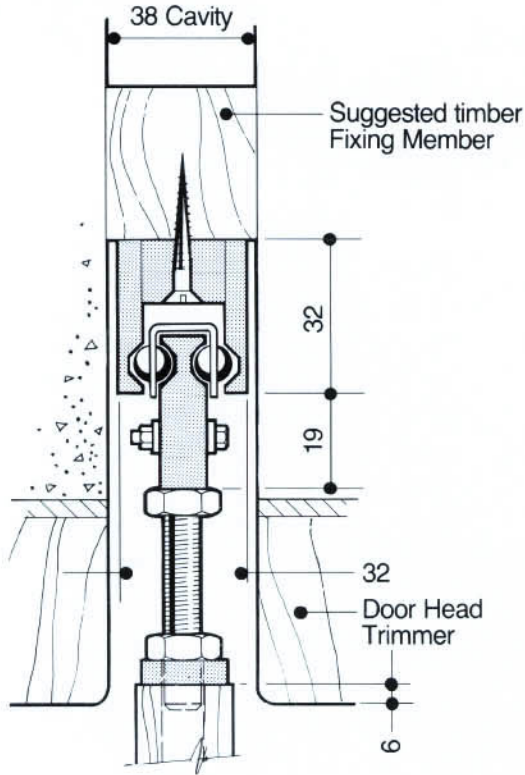

### STEEL LIGHT S100

Weight Capacity 100 Kgs

#### FACE OF WALL FIXING

SCALE: FULL SIZE

## CAVITY WALL FIXING SCALE: HALF FULL SIZE

## ELEVATION — CAVITY FIXING SCALE: QUARTER FULL SIZE